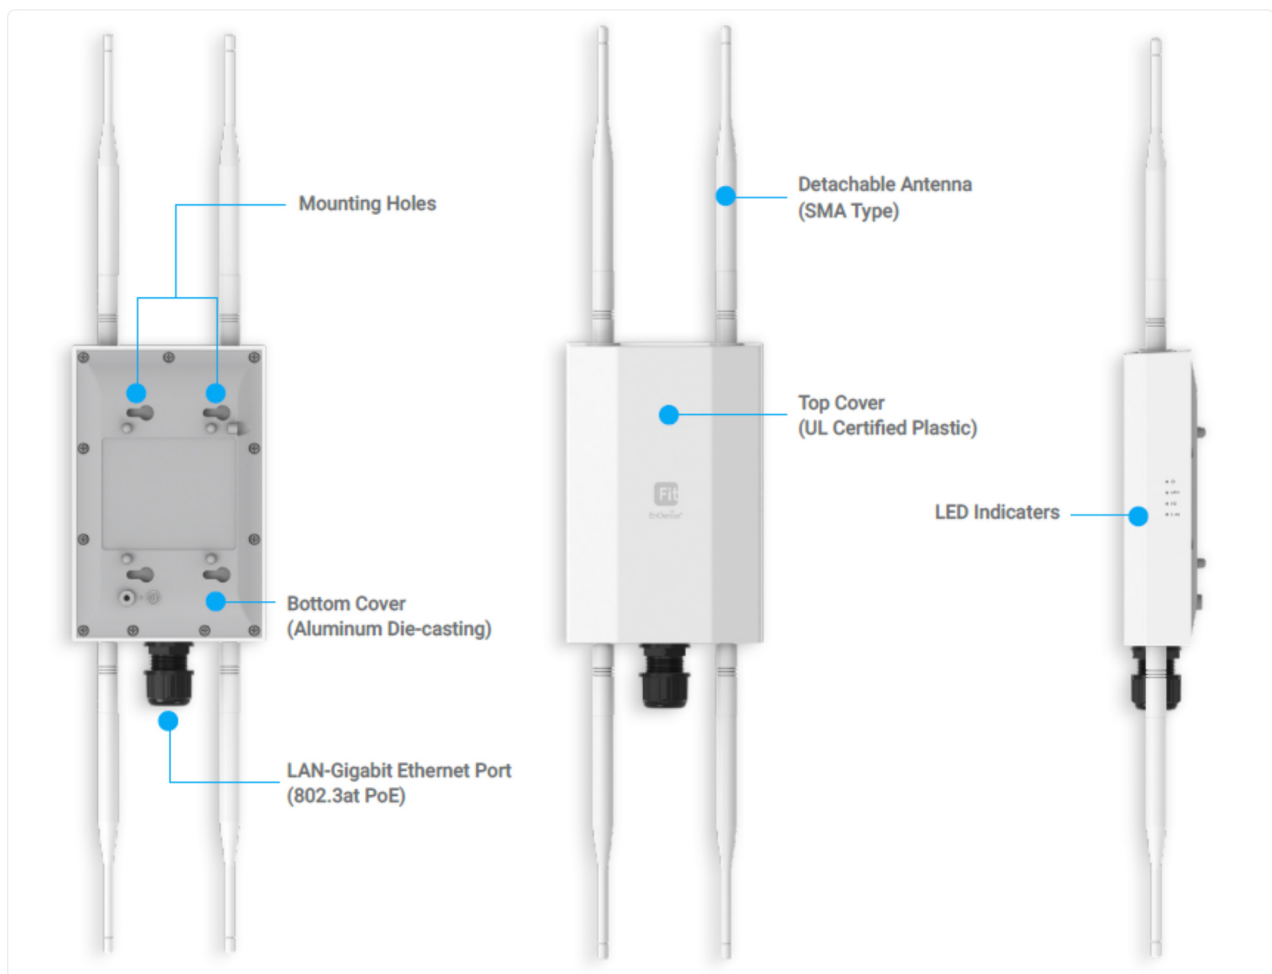

Fit6 2×2 Outdoor

EnGenius Fit 802.11ax 2×2 Dual-Band Managed Outdoor Wireless Access Point (EWS850-FIT)

Introduction

This Quick Start Guide is designed to guide you through the installation of the **Fit6 2×2 Outdoor** access point, model **EWS850-FIT**, including hardware mounting and configuration.

Fit6 2×2 Outdoor

EnGenius Fit 802.11ax 2×2 Dual-Band Managed Outdoor Wireless Access Point

Model: EWS850-FIT

- Wi-Fi 6 technology for high-performance Wi-Fi in high-density, multi-device environments.
- Two spatial streams support up to 1,200 Mbps (5GHz) & 574 Mbps (2.4GHz).
- Multiple applications for cloud and on premises solutions

Package Contents

System Requirements

Web Browser

- Google Chrome (57.0.2987.110 and later)

- Microsoft Edge (80.0.361.103 and later)
- Mozilla Firefox (52.0 and later)

Hardware Overview

Ports

Reset by EnGenius PoE Adapter :