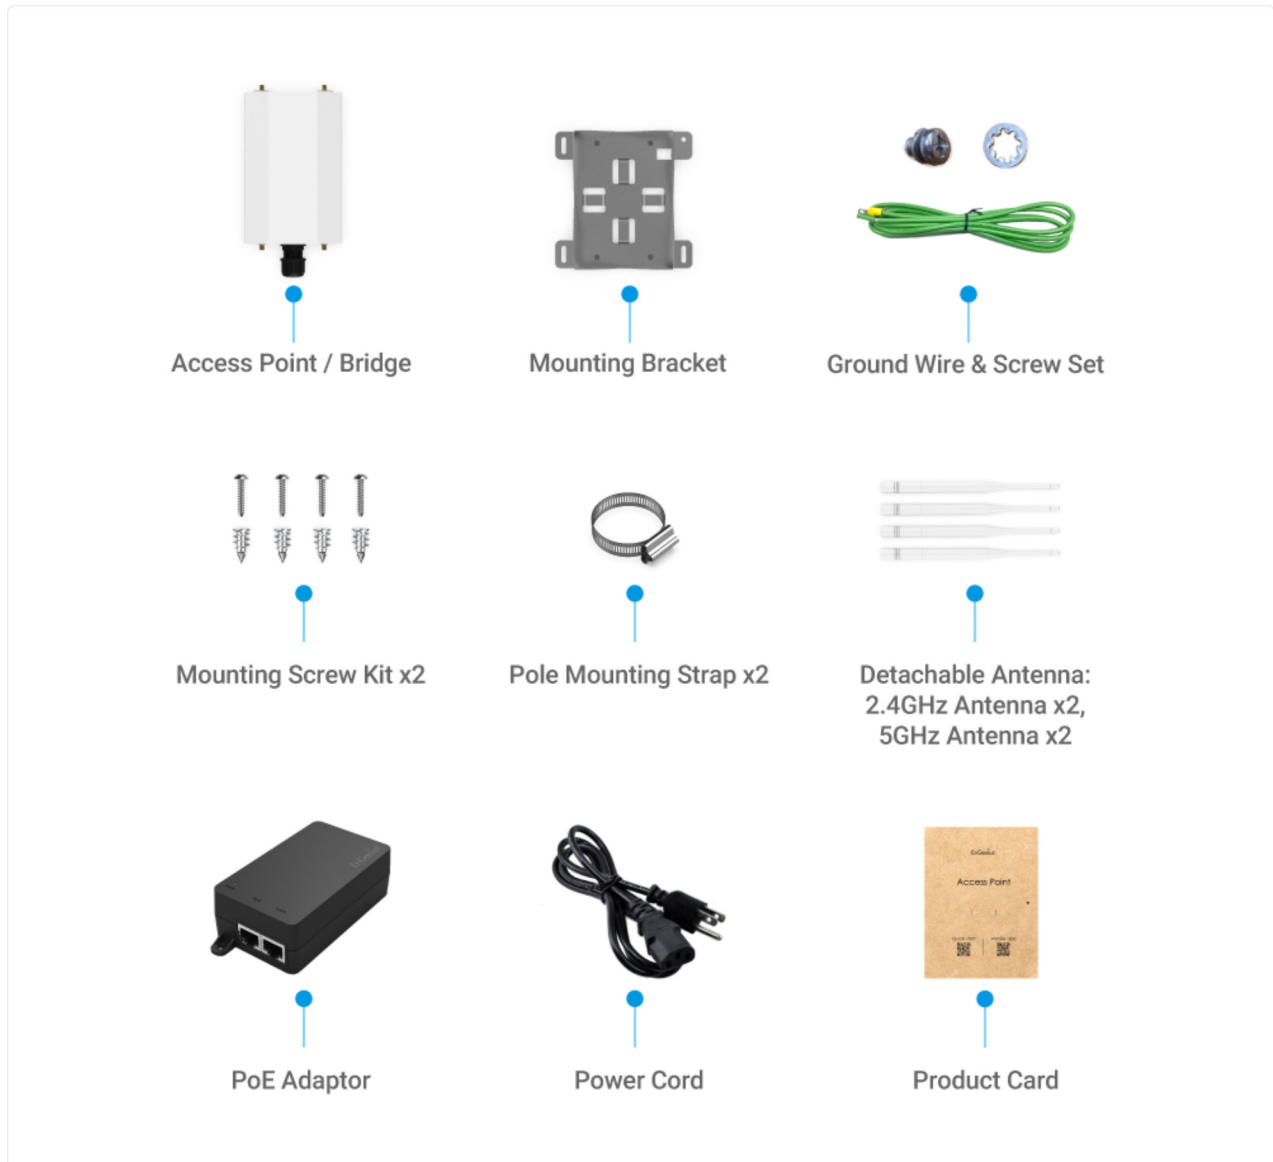

- [Option C: Standalone Configuration](#)

Package Contents

System Requirements

Web Browser

- Google Chrome (57.0.2987.110 and later)