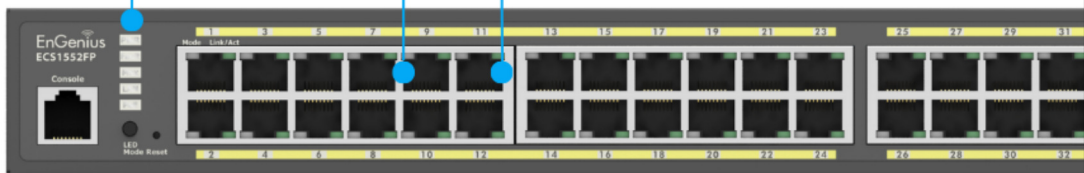

### Front Panel - Ports & Buttons

- i
  - Reset to default:** Press and hold for over **10 seconds**, and all ports LED will go off and on. Then the device will be reset to factory default settings.
  - Change LED display mode:** Press the button to change the LED mode to display the PoE status of PoE-abled ports.

## Front Panel - System & Ports LEDs

Systems LEDs LED      LED RJ45: Link/Act      LED RJ45: PoE/Speed

LED SFP+ LED: Speed/Link/Act

Location	LED indicator	Color	Status	Description
System	Power	Green	Flashing	Before system boot
			Solid On	After system boot
			Light Off	Power Off
	Fault	Amber	Solid On	Any fault
			Light Off	Normal
	PoE Max	Amber	Solid On	When the total PoE output power achieve max power budget
		Light Off	System still have spare power for new PD	
LAN Mode	Green	Solid On	Select LED Mode to Ethernet Mode	
PoE Mode	Green	Solid On	Select LED Mode to PoE Mode	