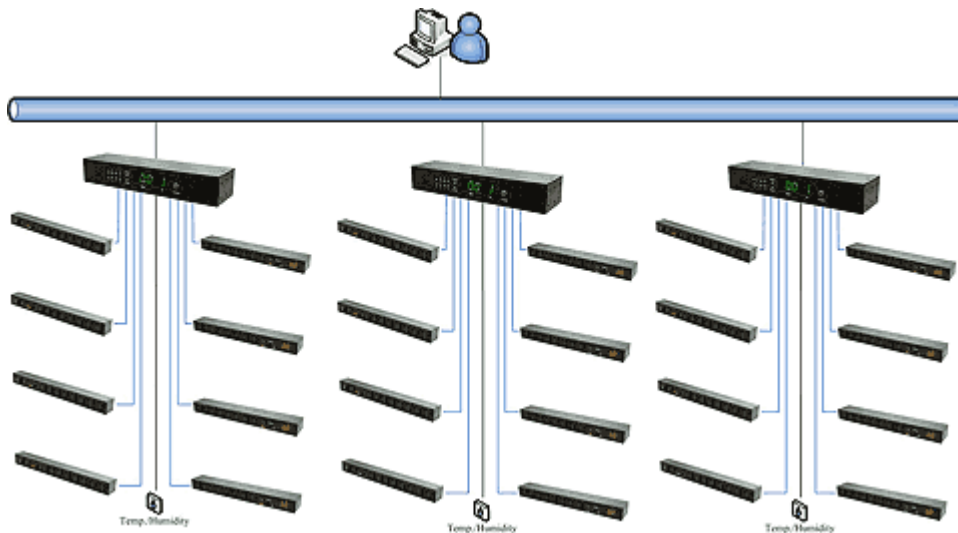

Overview & Features

Amazing
PDU

Model Name	Cabinet Power Monitor
Model Number	CPM-MON-08100EX

Features

Upgrade [Basic PDU](#) and [Metered PDU](#) to remote power monitoring

Current Meter	Digital True RMS Current Meter
Installed in Rack	Horizontal
Remote Power Monitor	Web, SNMP, Free Bundle Software
Audible Alarm	2 Phase, Warning and Overload
Event Alert	Email, Trap, Audible Alarm
Connected Device	Up to 8 Basic PDU or Metered PDU
Option Device	CPM-ENV-1
Includes	Mounting Bracket; User manual; Amazing PDU Software.

Hot swappable without interfering the PDU power distribution.

Diagram

Connection Example

Specification

Communication

IP Address	(1) Yellow LED
Current Status	(1) Green LED
PDU Status	(8) Green LED
Power Monitor	(1) RJ45 for Ethernet
Current	3 Digits Meter Range: 0A ~ 20 A Resolution: 0.1A Precision: +/-2%/+/-0.1AMP
Connect to PDU	(8) RJ11

Operation

Input	Power Adapter, 1.8m long
Temperature	0 ~ 40 Celsius degree
Humidity	0% ~ 90%
Size	65 x 253 x 44 mm
Weight	1 kg